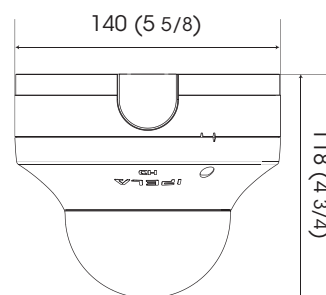

*1 Removable IR Cut Filter. *2 Resolution defined by SMPTE 296M.

*The SNC-DH120 include software developed by the OpenSSL Project for use in the OpenSSL Toolkit (<http://www.openssl.org>).

SYSTEM CONFIGURATION

DIMENSIONS

Unit: mm (inches)

Distributed by

©2010 Sony Electronics Asia Pacific Pte. Ltd. All rights reserved.
Reproduction in whole or in part without written permission is prohibited.
Features and specifications are subject to change without notice.
The values for weight and dimension are approximate.
"SONY" and "make.believe" are registered trademarks of Sony Corporation.
IPELA and "Exmor" are trademarks of Sony Corporation.
Windows, XP and Vista are trademarks of Microsoft Corporation.
Core is a trademark of Intel Corporation.
All other trademarks are the property of their respective owners