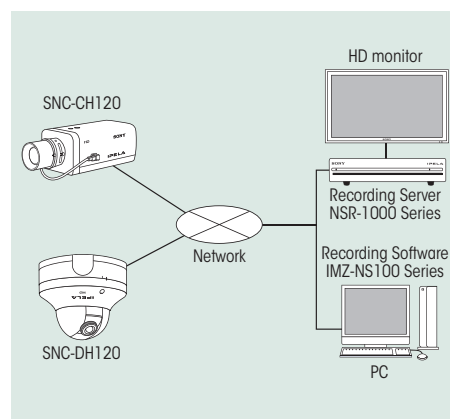

HD

Key Features

- Easy Focus function for easy installation.
- Optical Day/Night function to switch to Day or Night mode depending on the light level.
- Stream Squared function which replaces two SD cameras. Camera outputs two 4:3 aspect ratio videos in user-selectable resolutions up to SD simultaneously.
- Recording software (RealShot Manager Lite) is bundled to start recording and monitoring instantly.
- DEPA Intelligent Video Analytics system can be set up with a DEPA-enabled recorder.

*1 Removable IR Cut Filter. *2 Resolution defined by SMPTE 296M.

*The SNC-DH120 include software developed by the OpenSSL Project for use in the OpenSSL Toolkit (<http://www.openssl.org>).

SYSTEM CONFIGURATION