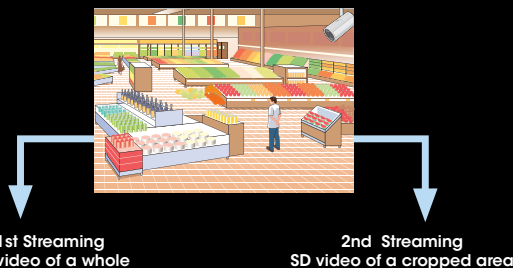

720p HD Network Camera SNC-DH120

- Excellent 720p HD picture quality, supporting H.264 at 30 fps
- The "Exmor" CMOS sensor incorporated to realize high image quality and low noise
- 1.3 Megapixel (1280 x 1024) maximum resolution
- Three codecs (H.264, MPEG-4, JPEG) and a dual streaming capability

HD

Key Features

- Easy Focus function for easy installation.
- Optical Day/Night function to switch to Day or Night mode depending on the light level.
- Stream Squared function which replaces two SD cameras. Camera outputs two 4:3 aspect ratio videos in user-selectable resolutions up to SD simultaneously.
- Recording software (RealShot Manager Lite) is bundled to start recording and monitoring instantly.
- DEPA Intelligent Video Analytics system can be set up with a DEPA-enabled recorder.